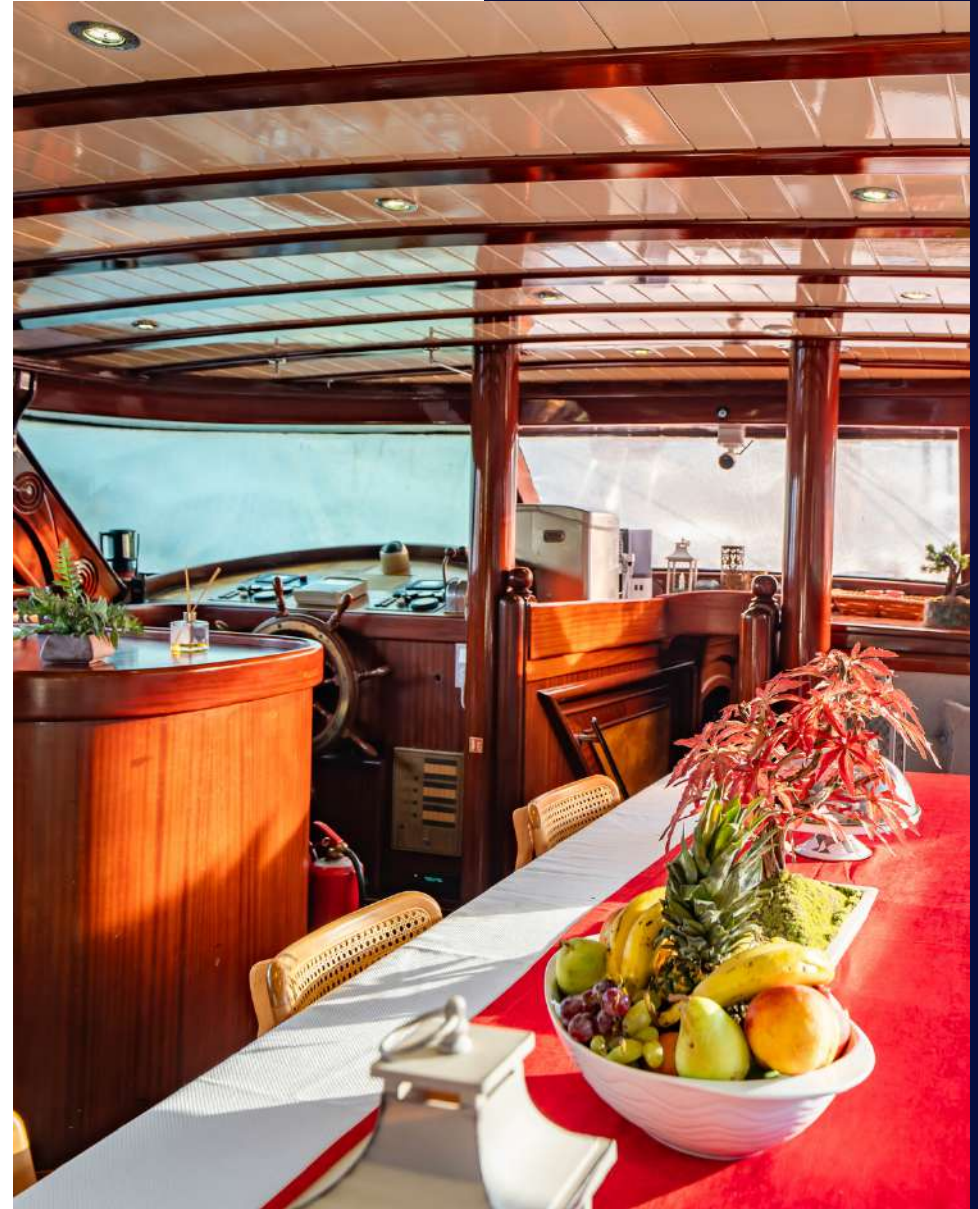

GULET YACHT

23,90 M / 78.412 FT 10 GUESTS

ABOUT US

THIS YACHT IS A STUNNING VESSEL, EMBODYING A HARMONIOUS BLEND OF ELEGANCE, COMFORT, AND FUNCTIONALITY.

CRAFTED IN 2008 , REFITTED IN 2023 WITH PRECISION, THIS KETCH-TYPE YACHT BOASTS IMPRESSIVE TECHNICAL SPECIFICATIONS THAT CATER TO BOTH LUXURY AND ADVENTURE.

TOTAL GUEST CAPACITY: 10

DINING AREAS: AIR-CONDITIONED MAIN SALON AND SUN COVERED AFT DECK

COCKTAIL AREA: LARGE COCKTAIL AREA WITH SEATING AT BOW

SALON EQUIPMENT: FLAT SCREEN TV, DVD, HIFI PIONEER WITH IPOD, IPHONE AND LAP-TOP PLUG-INS